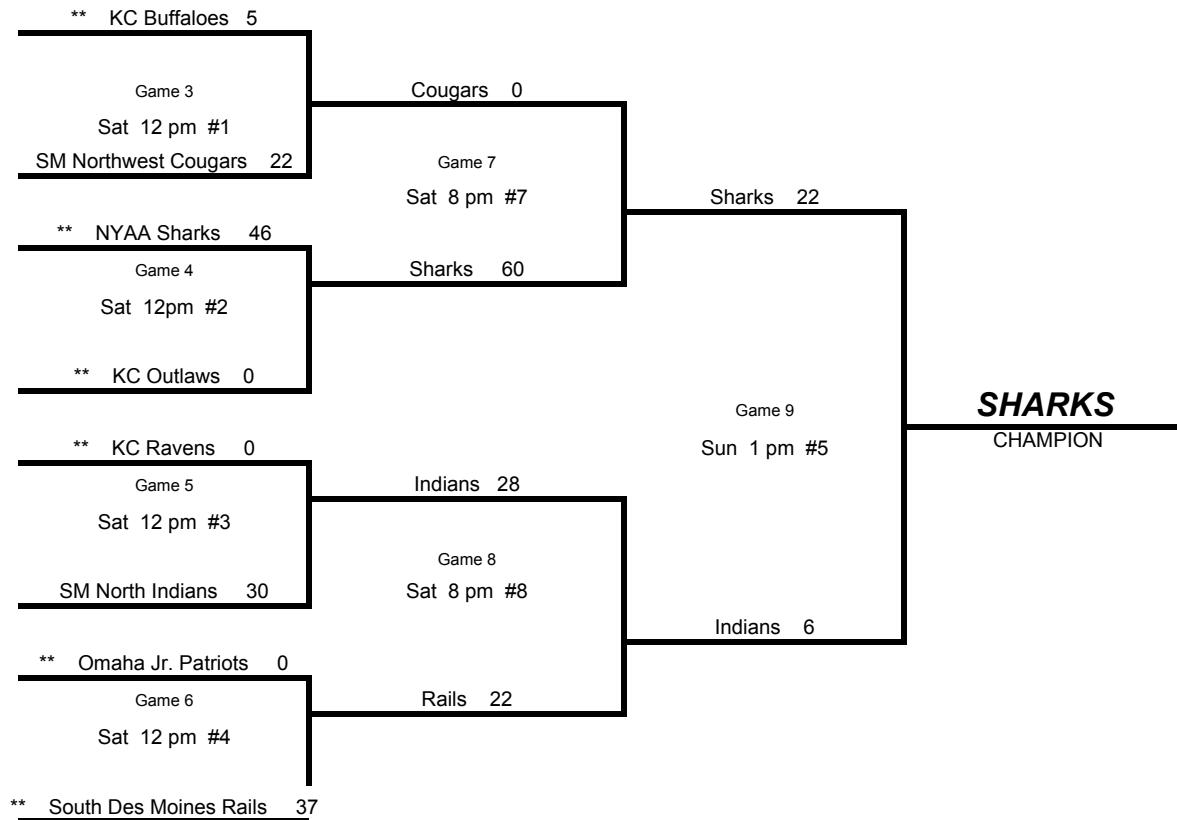

2009 MIDSTATES TOURNAMENT OF CHAMPIONS
8TH GRADE

Team on top line is visitor

** Team should plan to arrive 90 minutes ahead of game time for check-in to weigh in and provide grade and age documentation. Teams may also check in at the Crowne Plaza Lenexa Friday night between 6 - 8 pm.

CONSOLATION ROUND