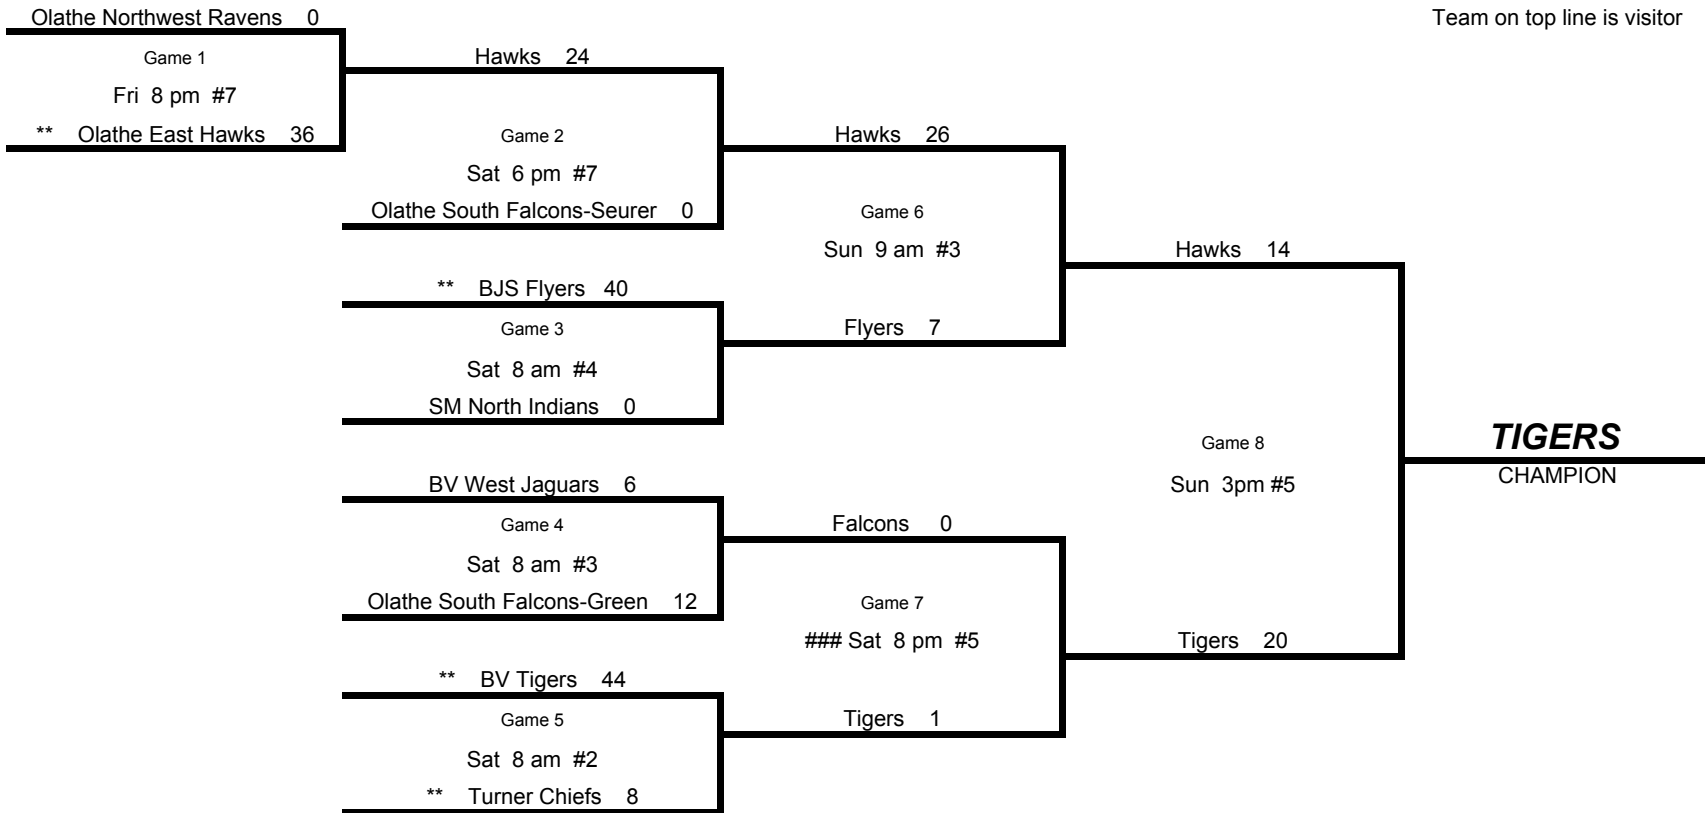

2009 MIDSTATES TOURNAMENT OF CHAMPIONS  
7TH GRADE

Team on top line is visitor

\*\* Team should plan to arrive 90 minutes ahead of game time for check-in to weigh in and provide grade and age documentation. Teams may also check in at the Crowne Plaza Lenexa Friday night between 6 - 8 pm.

CONSOLATION ROUNDS