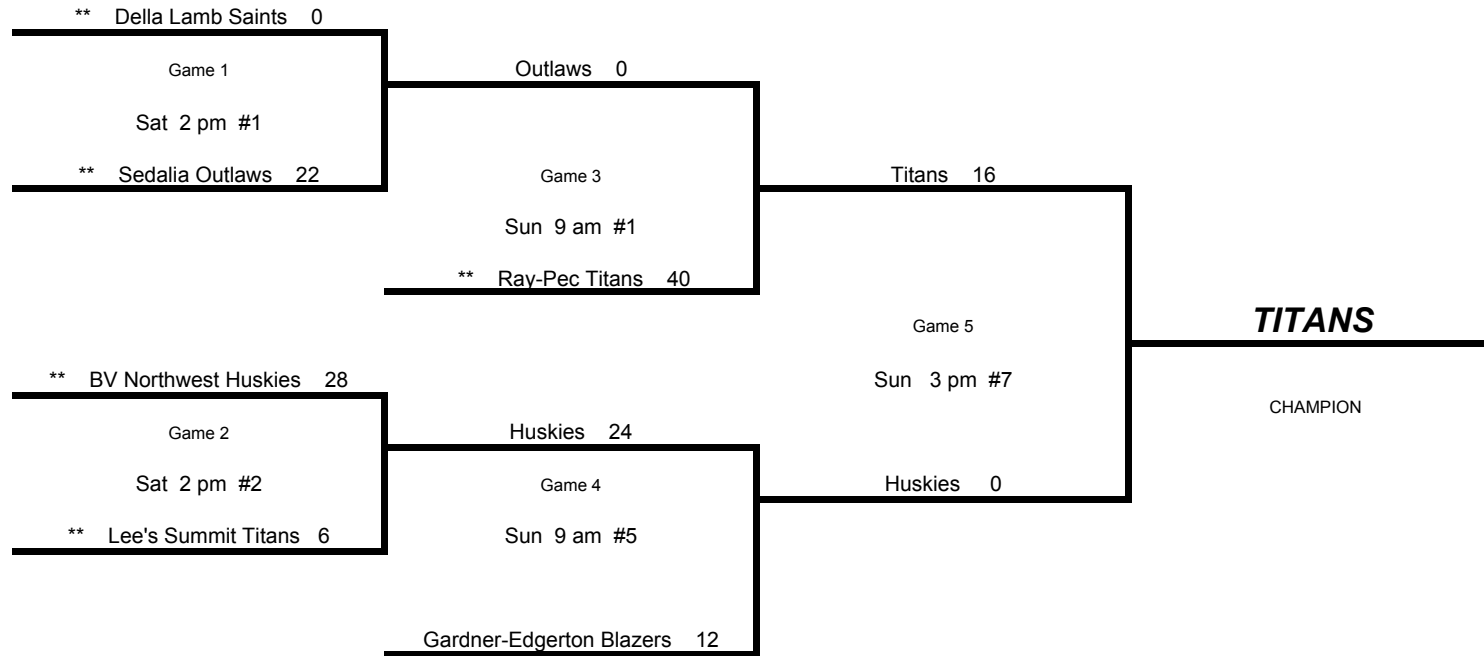

2009 MIDSTATES TOURNAMENT OF CHAMPIONS
4TH GRADE-BLACK DIVISION

Team on top line is visitor

** Team should plan to arrive 90 minutes ahead of game time for check-in to weigh in and provide grade and age documentation. Teams may also check in at the Crowne Plaza Lenexa Friday night between 6 - 8 pm.

CONSOLATION ROUNDS