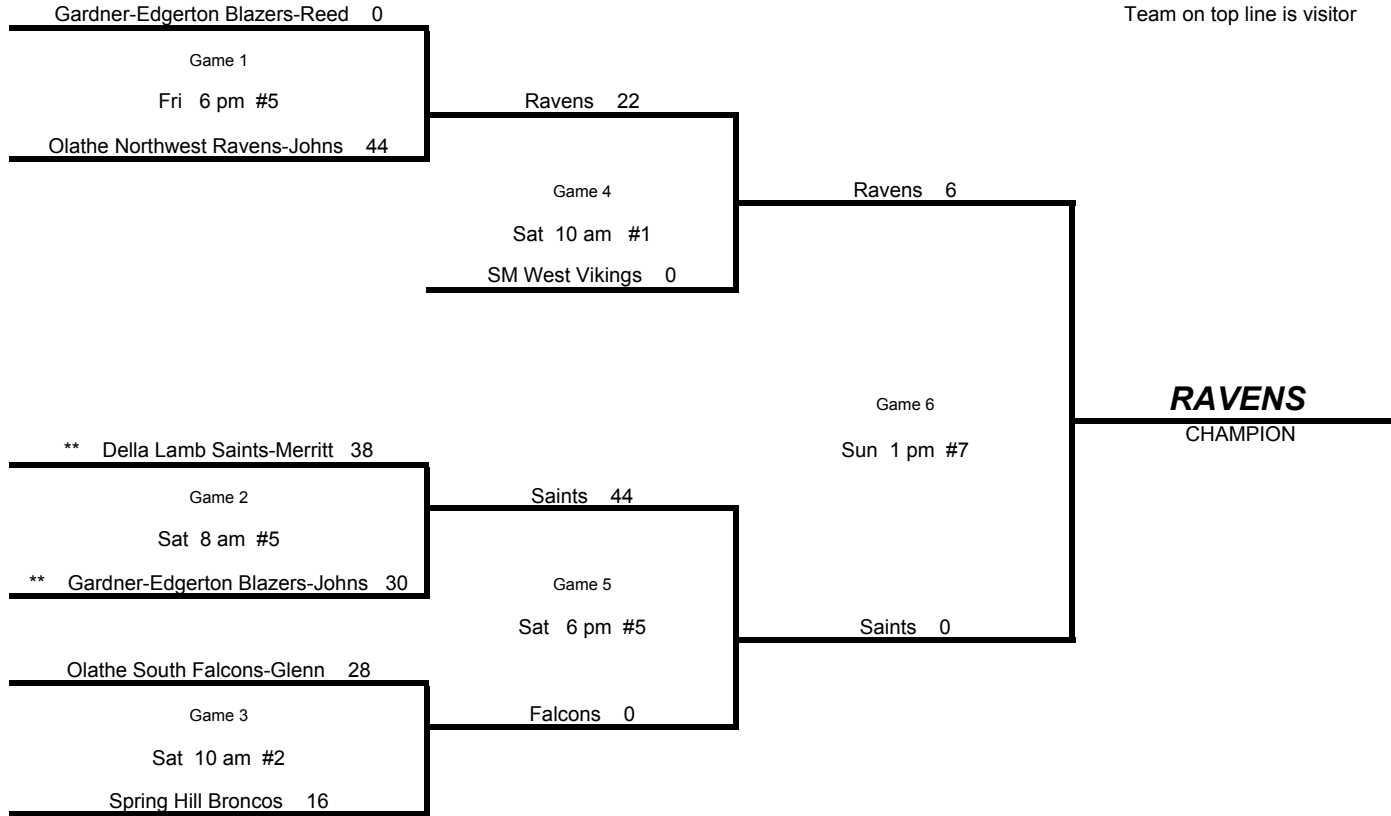

2009 MIDSTATES TOURNAMENT OF CHAMPIONS
5TH GRADE-RED DIVISION

Team on top line is visitor

** Team should plan to arrive 90 minutes ahead of game time for check-in to weigh in and provide grade and age documentation. Teams may also check in at the Crowne Plaza Lenexa Friday night between 6 - 8 pm.

CONSOLATION ROUND